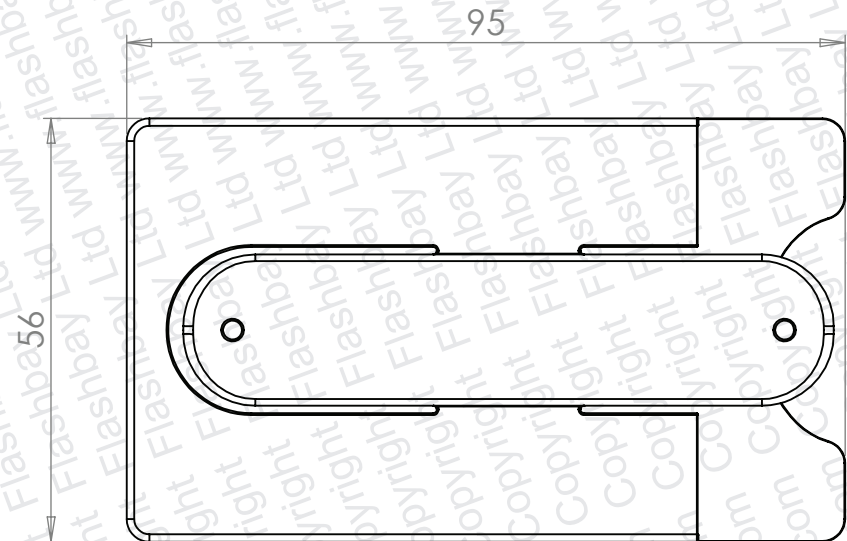

PRODUCT
PASS

CODE
PA

DIMENSIONS
mm

SCALE
1:1

3.20

6.20